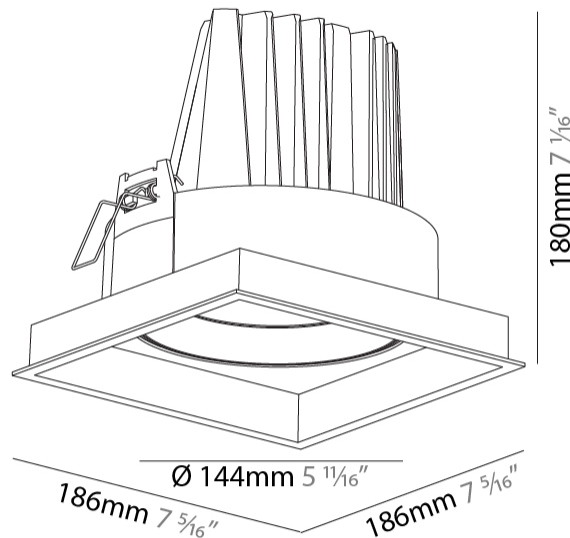

PHYSICAL

Shape: Square
Length (mm): 186
Length (in): 7 5/16
Width (mm): 186
Width (in): 7 5/16
Height (mm): 180
Height (in): 7 1/16
Ceiling Thickness (mm): 10 / 12.5 / 15
Ceiling Thickness (in): 3/8 or 1/2 or 9/16
Min. Recessing Depth (mm): 200
Min. Recessing Depth (in): 7 7/8
Light Distribution: Adjustable / Downlight
Weight (kg): 1.88
Weight (lbs): 4.14
Fixture Finish: SSR / BKV / CWI / CRY / HAB / UFT / ITA / RUA / FTG / MYG / LOD / PUS / FRO / FUP / KIA / POP / BLS / SPG / MEY / GOH / GUM / CHC / COM / ABZ / JAG / OBR / MOS / ROR
Fixture Material: Aluminum Die Cast
Cut-out Measurements: 175mm / 6 7/8" x 175mm / 6 7/8"

ELECTRICAL

Lamp Type: LED (Zhaga Standard)
Total Output Wattage (W): 21.2
Dimming: Tri-Mode (Non-Dimming and Phase Dimming (120Vac only) and 0-10V Dimming)
Driver Included: No
Driver Location: Recessed Housing
Driver Type: Constant Current - Universal
Housing: See components
Input Voltage (V): 120 - 277
Constant Current (MA): 700

LED

Number of LEDs: 1
Color Temperature (°K): 2700 / 3000 / 3500 / 4000
Max. Delivered Lumen (lm): 1440 / 1490 / 1568 / 1600
CRI: >90 CRI
Lamp Life (hrs): 50000

OPTICAL

Reflector°: 8
Adjustability: Rotational 355°; Tilt 30°

RATINGS AND CERTIFICATIONS

Certified By: Certified for North American Standards
IP rating: IP20